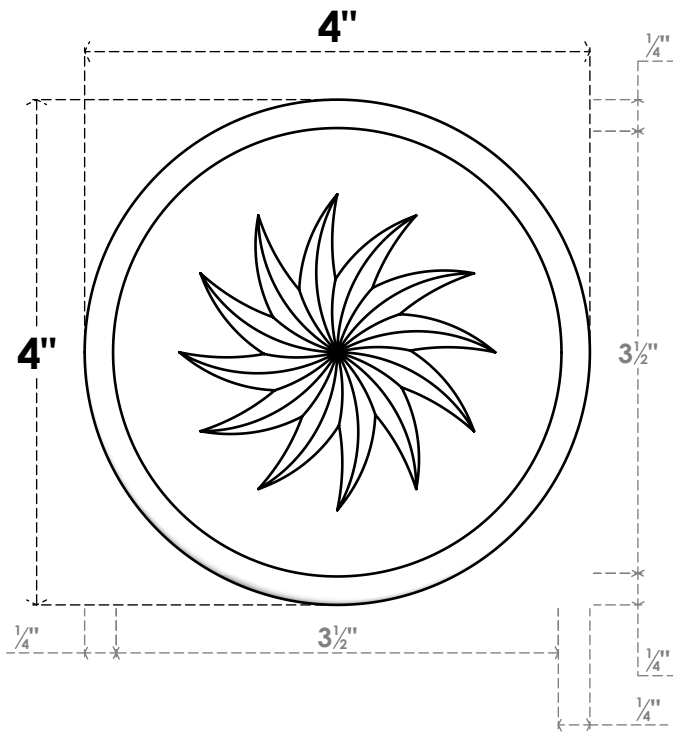

ROSP040X040X100GRY14

4"W X 4"H X 1"P STANDARD GRAYSON SPIRAL ROSETTE WITH ROUNDED EDGE, ARCHITECTURAL GRADE PVC

FRONT

SIDE

EKENA MILLWORK
2300 WEST MAIN ST.
CLARKSVILLE, TX 75426
TOLL FREE: 866-607-0453
WWW.EKENAMILLWORK.COM