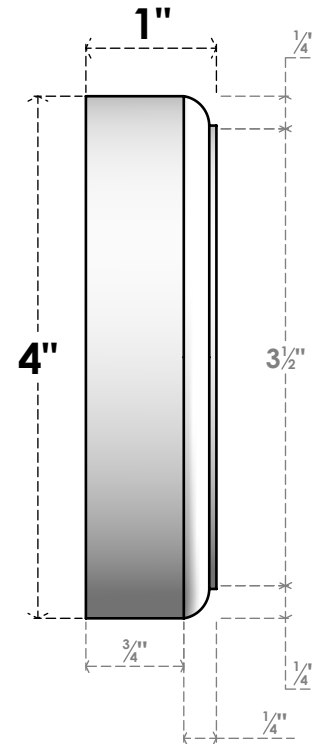

ROSP040X040X100GRY14

4"W X 4"H X 1"P STANDARD GRAYSON SPIRAL ROSETTE WITH ROUNDED EDGE, ARCHITECTURAL GRADE PVC

FRONT

SIDE

EKENA MILLWORK
2300 WEST MAIN ST.
CLARKSVILLE, TX 75426
TOLL FREE: 866-607-0453
WWW.EKENAMILLWORK.COM

NOTES

1. INSTALLATION TO BE COMPLETED IN ACCORDANCE WITH MANUFACTURER'S SPECIFICATIONS.
2. DRAWING MAY NOT BE TO SCALE
3. THIS DRAWING IS INTENDED FOR DESIGN AND PLANNING PURPOSES ONLY.
4. ALL INFORMATION CONTAINED HEREIN WAS CURRENT AT THE TIME OF DEVELOPMENT BUT MUST BE REVIEWED AND APPROVED BY THE PRODUCT MANUFACTURER TO BE CONSIDERED ACCURATE.
5. ARCHITECTURAL GRADE PVC PRODUCTS ARE MADE FROM EXPANDED CELLULAR PVC AND COME NATURALLY WHITE BUT MAY BE PAINTED